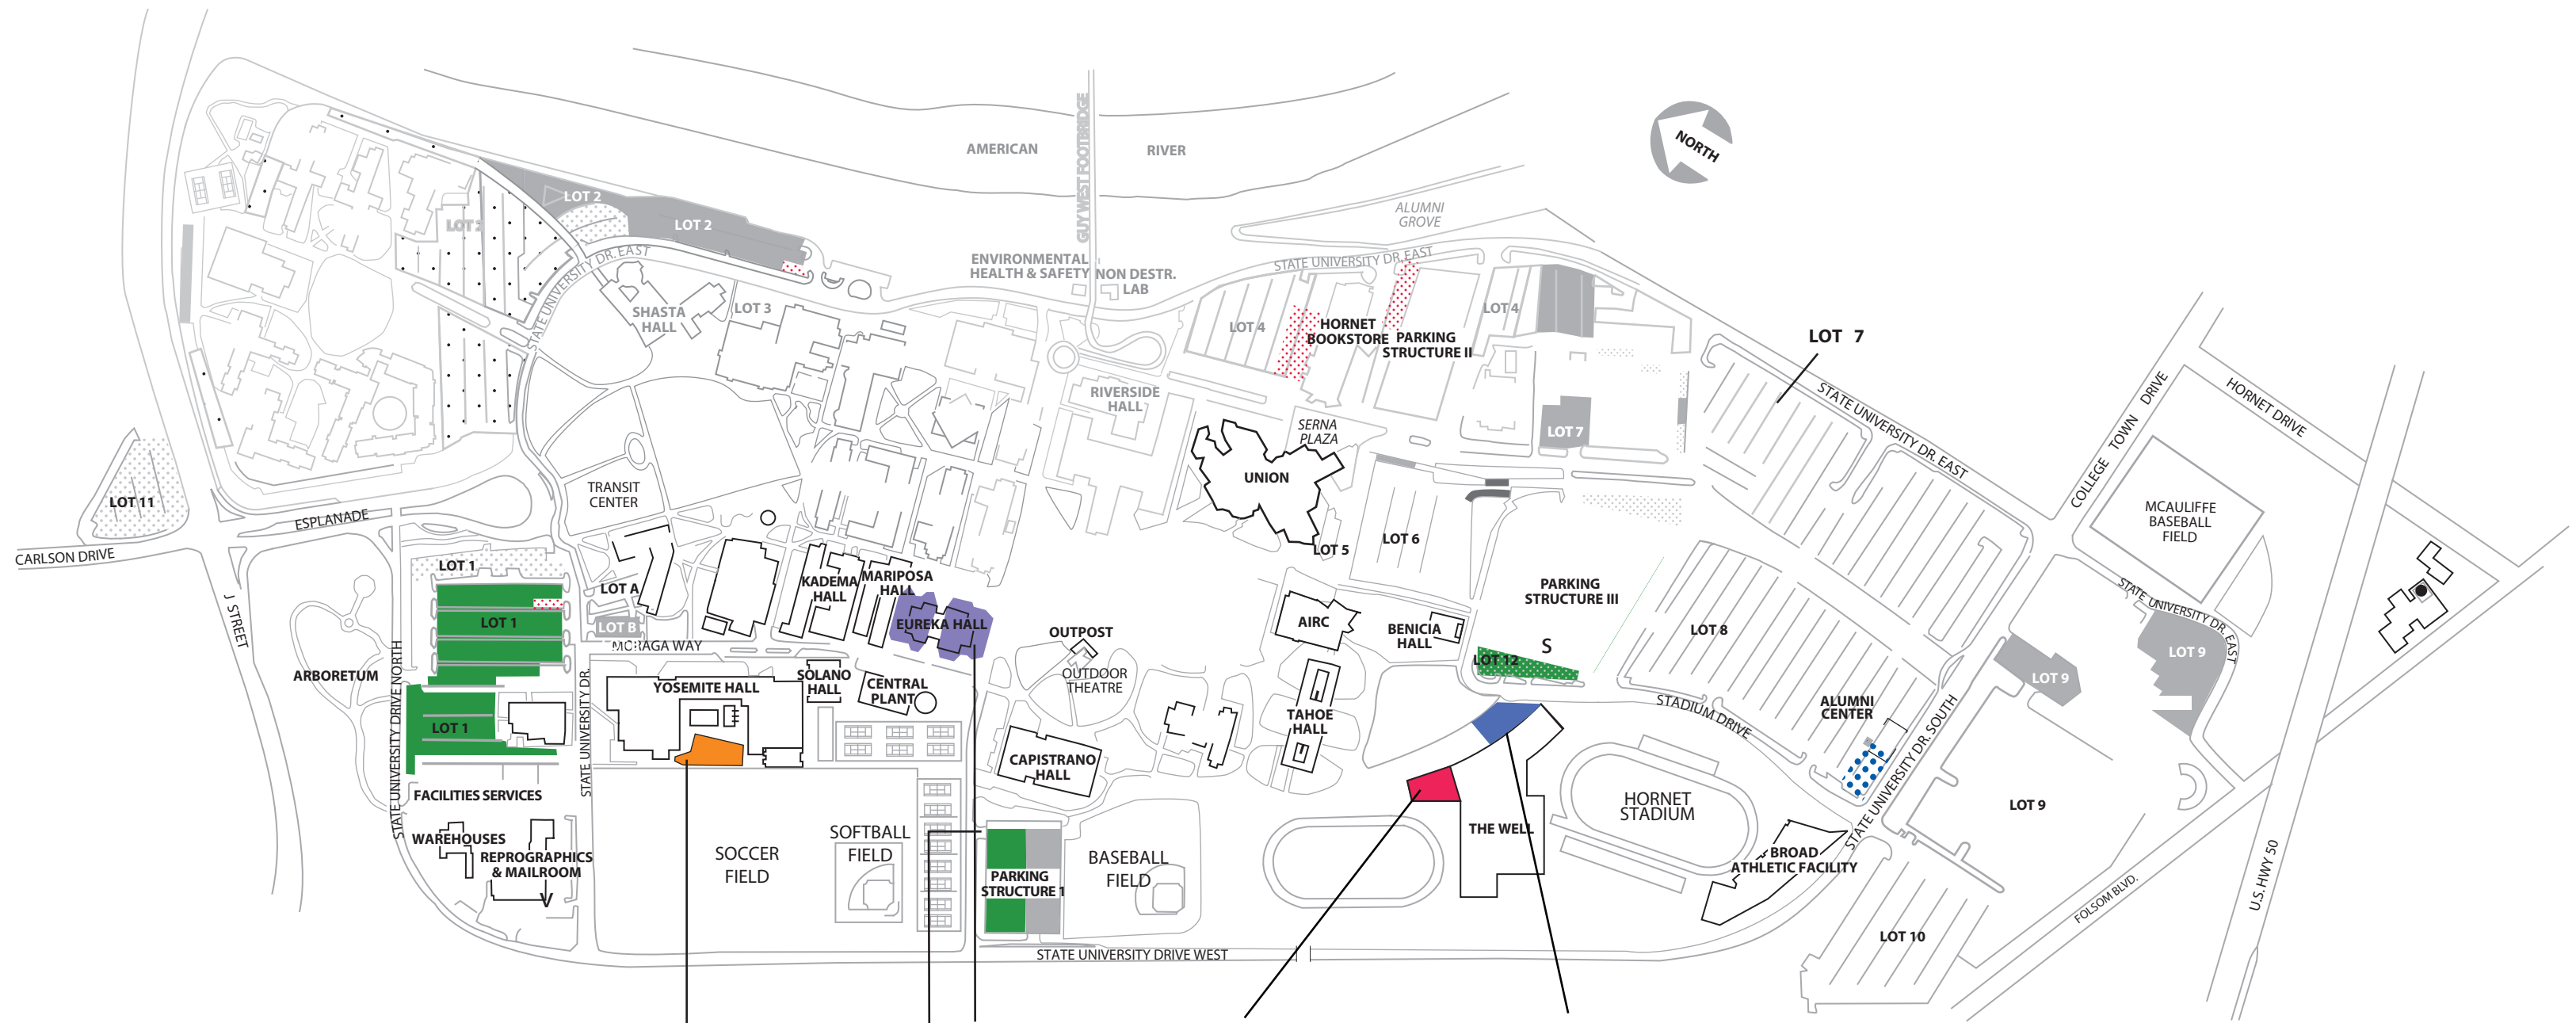

SACRAMENTO STATE

YOUTH CAMP MAP

-  Parking
-  45 Minute spaces
-  30 Minute spaces
-  Peak Adventures Office
-  Peak Adventures Challenge Center
-  Green and Gold Camp meets at Eureka Hall 105
-  Adventure and Expedition Camp meets outside The Well

Challenge Center

Green and Gold Camp meets here

Peak Adventures Office

Adventure and Expedition Camp meets here

Non-Gated Entrance/Exit Student and Daily Spaces